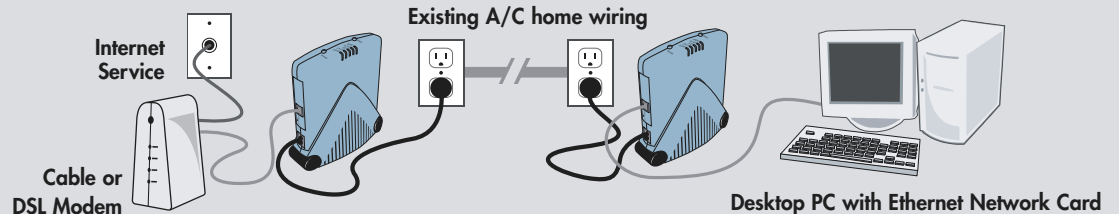

You can also use the NeverWire 14 to network any ethernet-enabled device-computers, printers, routers, DSL modems, cable modems and more.

For home networking

HomePlug Powerline Alliance
Most Promising Newcomer
July 2002

EASY INSTALLATION FOR A VARIETY OF HOME OR SMALL OFFICE NETWORK SOLUTIONS

Extend your high-speed Internet access anywhere in your home or small office:

Network computers together and share files at high-speed network transfer rates: