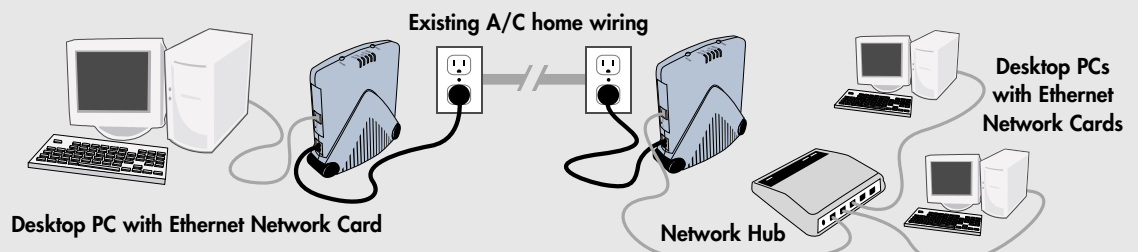

For home networking

HomePlug Powerline Alliance  
Most Promising Newcomer  
July 2002

## EASY INSTALLATION FOR A VARIETY OF HOME OR SMALL OFFICE NETWORK SOLUTIONS

Extend your high-speed Internet access anywhere in your home or small office:

Network computers together and share files at high-speed network transfer rates: