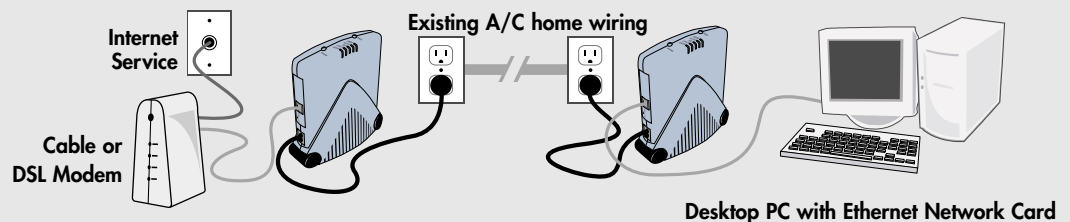

EASY INSTALLATION FOR A VARIETY OF HOME OR SMALL OFFICE NETWORK SOLUTIONS

Extend your high-speed Internet access anywhere in your home or small office: